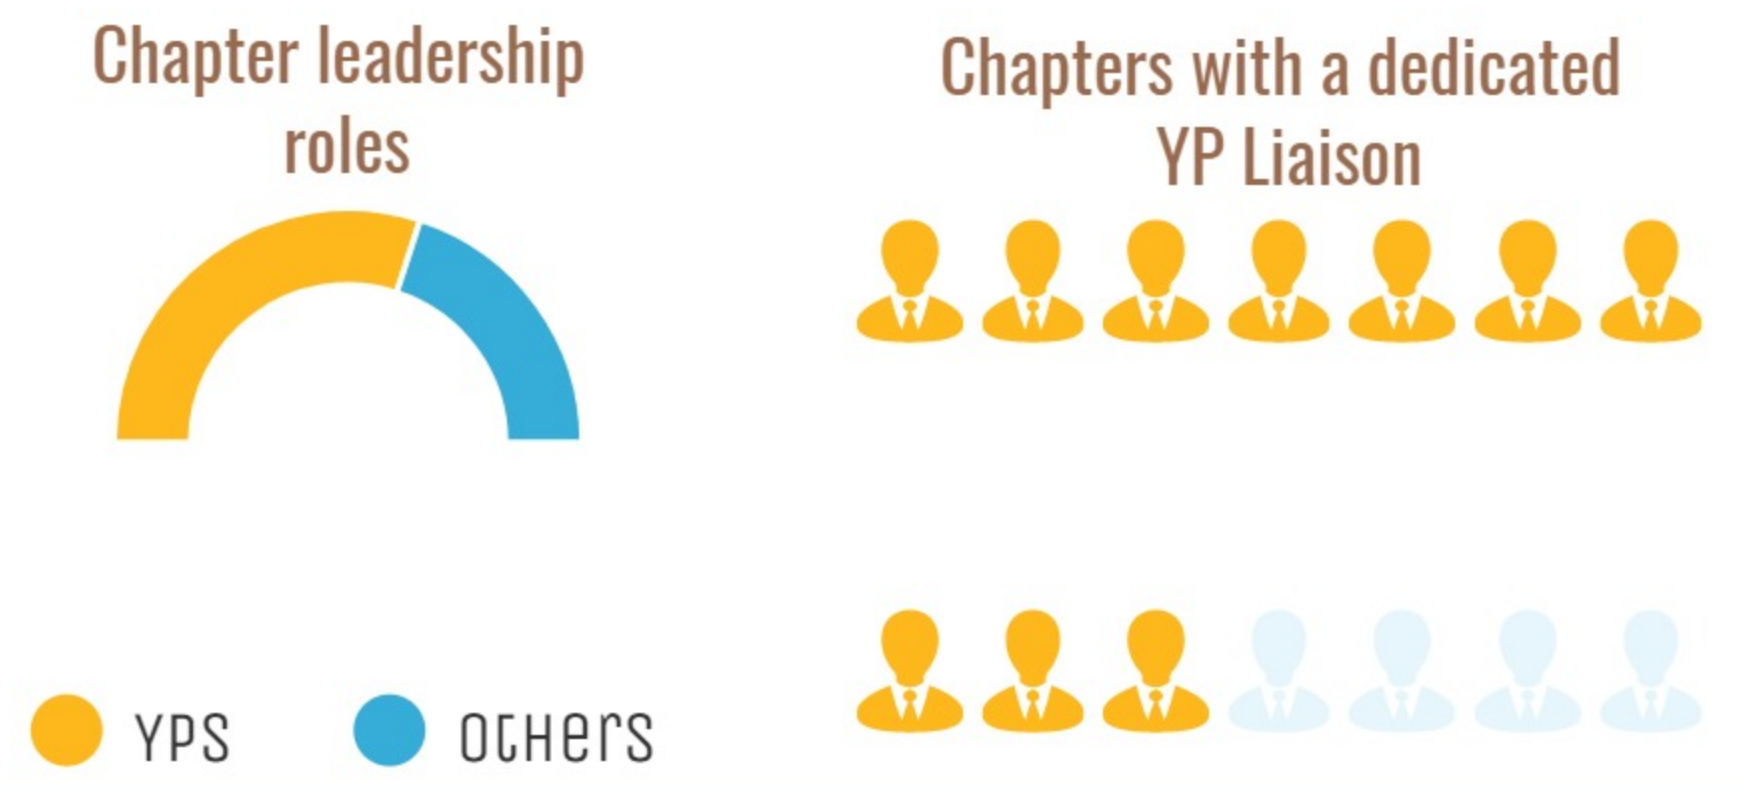

2017 Recap The Wisconsin Credit Union YP Network

Leading the way to develop credit unions' next generation of leaders

GROWING

SUPPORTED

- Current credit union execs:**
- Task YP Network members with internal leadership activities
 - Encourage YPs' involvement in chapters
 - Nominate YPs to serve in YP Network leadership roles
 - Send YPs to YP Network events & conferences
 - Support YP participation in credit union industry trainings & events
 - Empower internal YP programs & their local outreach
 - Speak at YP events, offering career guidance

Convention delegates that support continued development of the YP Network

LEADERS

ADVOCATES

YPs are Conduit Account holders, use payroll deduction, personally engage with lawmakers & serve on the Government Affairs Committee