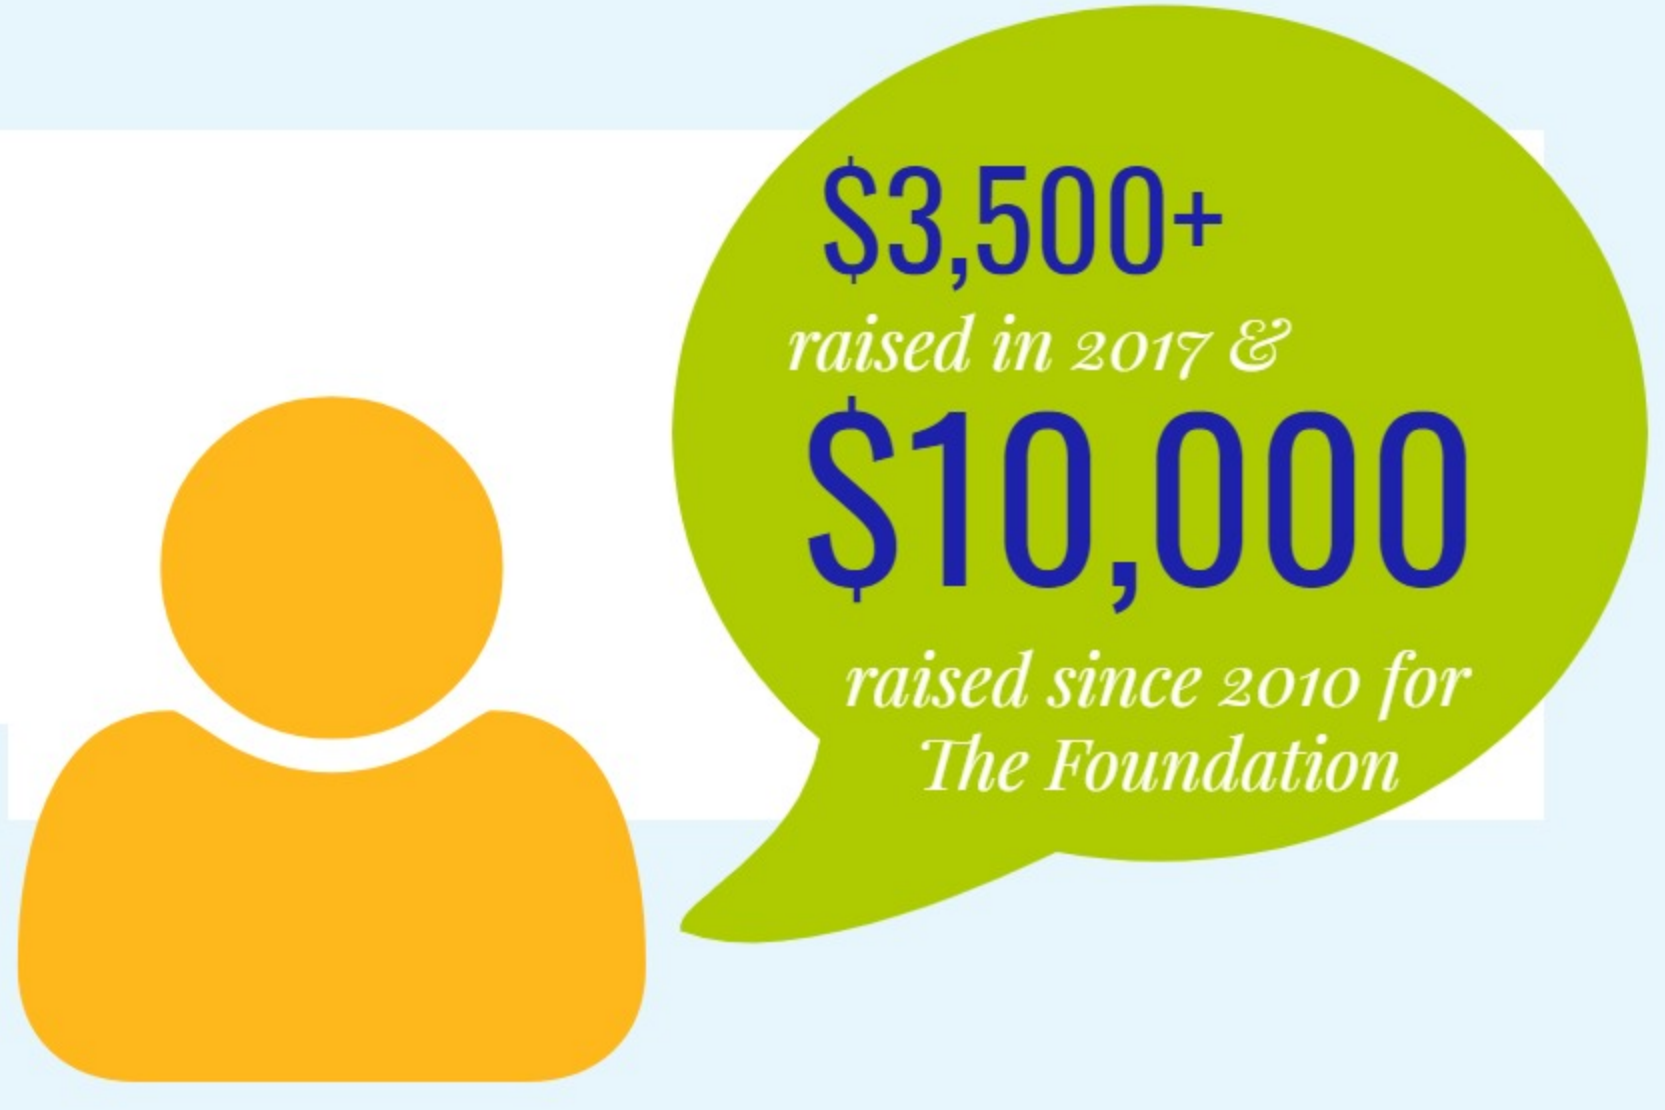

Convention delegates that support continued development of the YP Network

LEADERS

ADVOCATES

YPs are Conduit Account holders, use payroll deduction, personally engage with lawmakers & serve on the Government Affairs Committee

GIVERS

*since 2008