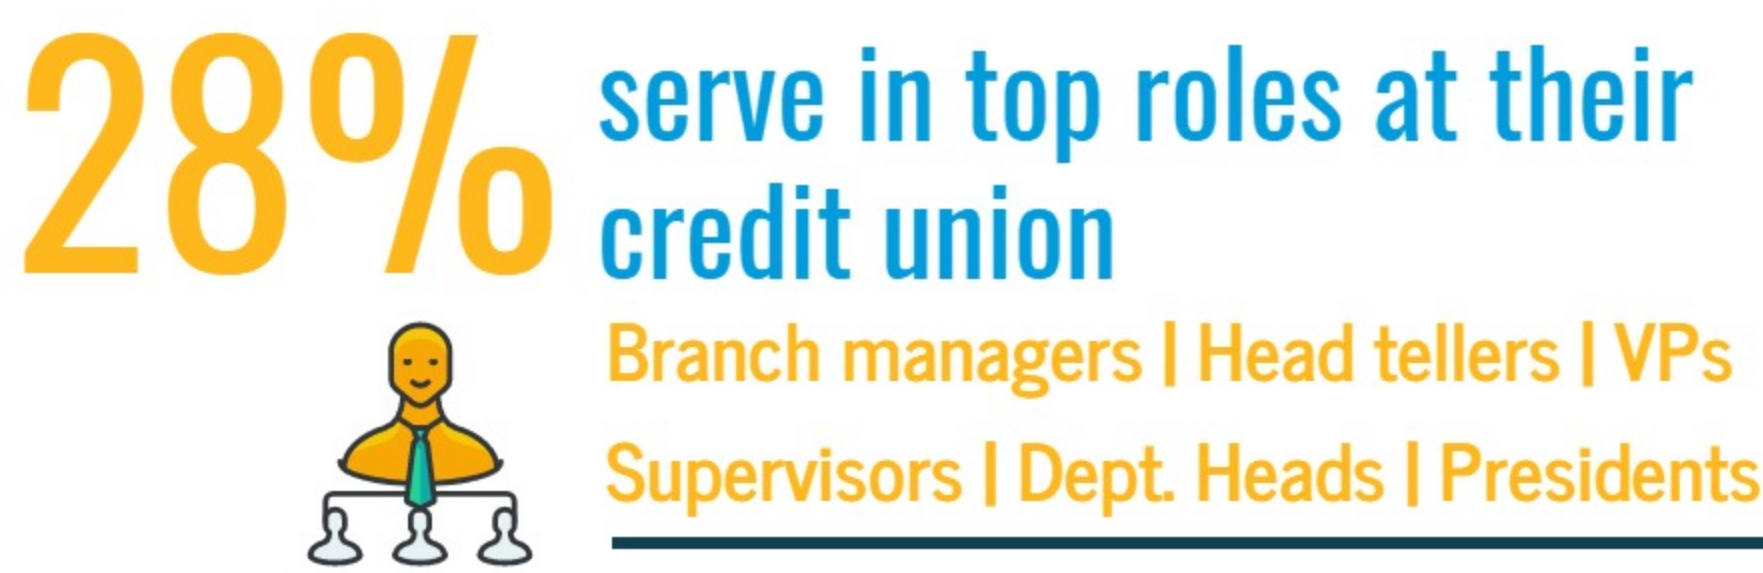

2017 Recap The Wisconsin Credit Union YP Network

Leading the way to develop credit unions' next generation of leaders

GROWING

SUPPORTED

- Current credit union execs:**
- Task YP Network members with internal leadership activities
 - Encourage YPs' involvement in chapters
 - Nominate YPs to serve in YP Network leadership roles
 - Send YPs to YP Network events & conferences
 - Support YP participation in credit union industry trainings & events
 - Empower internal YP programs & their local outreach
 - Speak at YP events, offering career guidance

Convention delegates that support continued development of the YP Network

LEADERS

ADVOCATES

YPs are Conduit Account holders, use payroll deduction, personally engage with lawmakers & serve on the Government Affairs Committee