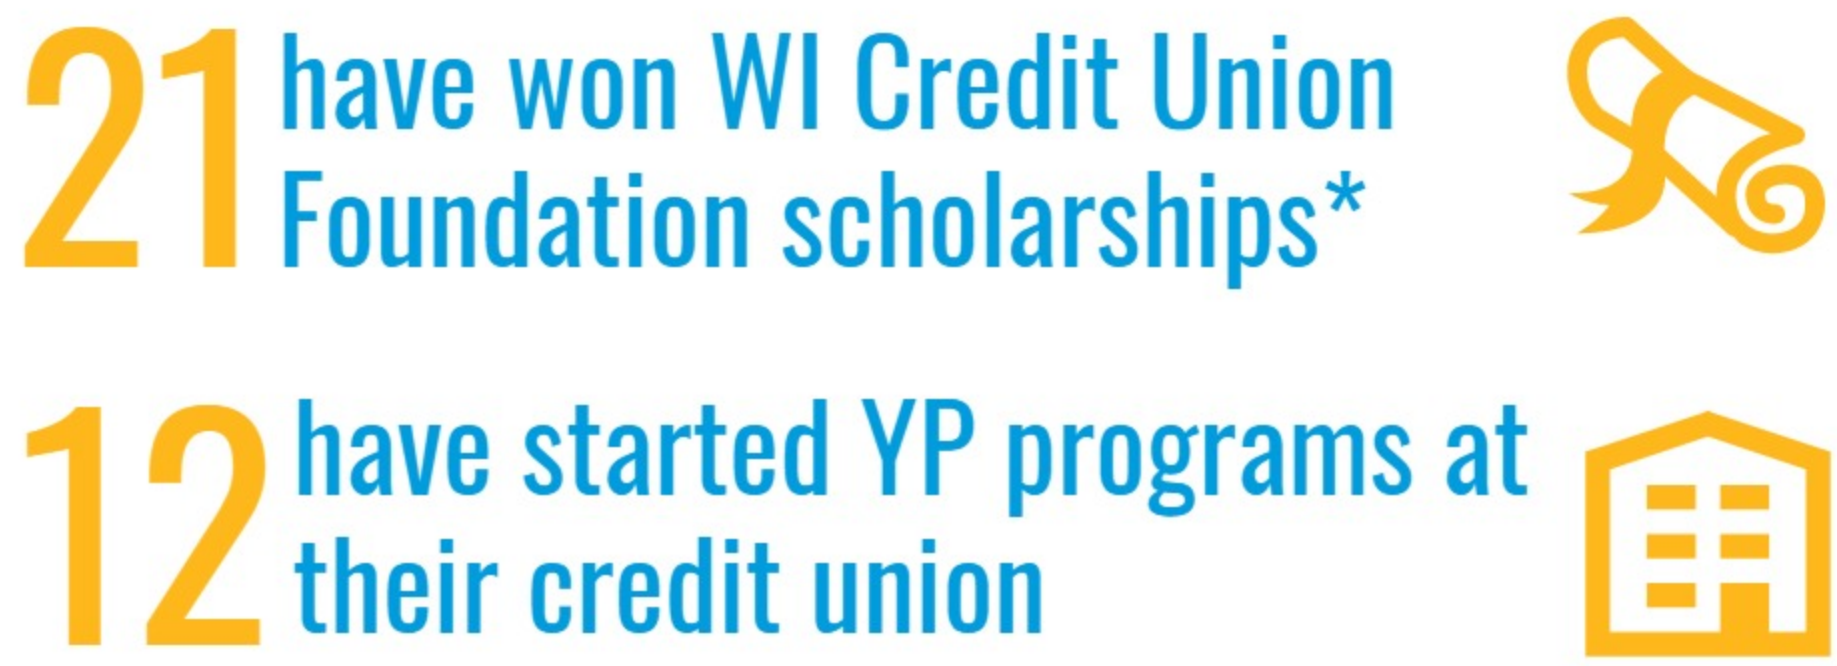

2017 Recap The Wisconsin Credit Union YP Network

Leading the way to develop credit unions' next generation of leaders

GROWING

SUPPORTED

- Current credit union execs:**
- Task YP Network members with internal leadership activities
 - Encourage YPs' involvement in chapters
 - Nominate YPs to serve in YP Network leadership roles
 - Send YPs to YP Network events & conferences
 - Support YP participation in credit union industry trainings & events
 - Empower internal YP programs & their local outreach
 - Speak at YP events, offering career guidance

Convention delegates that support continued development of the YP Network

LEADERS

ADVOCATES

YPs are Conduit Account holders, use payroll deduction, personally engage with lawmakers & serve on the Government Affairs Committee